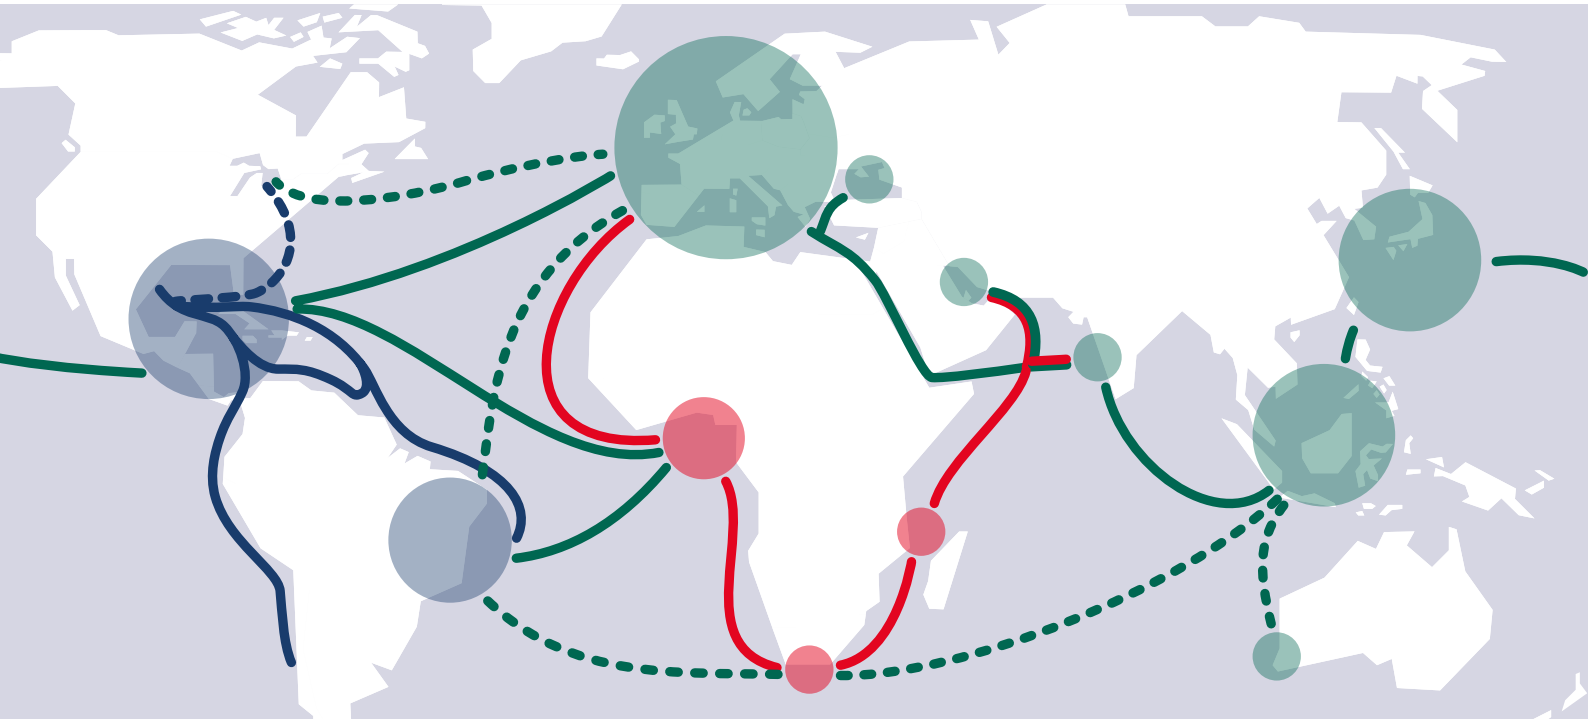

2 Semi-Liner Heavy Lift Cargo

Single unit shipments or larger volumes, our semi-liner service connects Europe, Asia, Africa and South America with multiple sailings each month. Fast transit opportunities and highly versatile heavy geared multipurpose vessels.

3 Americas Liner Service

Greatest connectivity within Americas. Weekly sailings between US Gulf, Caribbean and South America East and West Coast. Our fleet composition of smaller sized but heavy geared MPP ships reaches any destination in Americas.

4 Bulk & Breakbulk combinations

Our fleet of bulk vessels with a combined deadweight of 350,000 mt expands our capabilities to carry your high-volume bulk and breakbulk loads.

Any port, anywhere.

Whether simple or tailor-made –
we offer you the whole range of services.