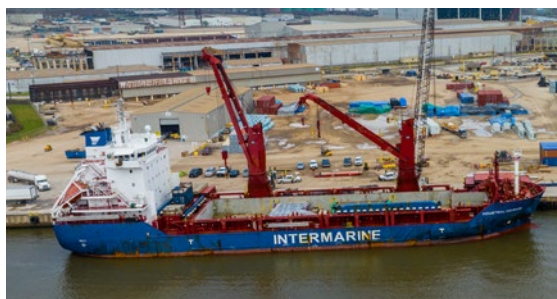

Project shipments, breakbulk cargo transportation, or liner services. All via our own fleet of heavy lift vessels, deck carriers and time charter ships under our management – the connectivity of JSI Alliance is grand to make it simple for you.

Our aim is to make your cargo journey easy.

- 35 Heavy Lifters from 550 to 3000 t
- 20+ Multipurpose vessels from 160 to 500 t
- 4 Semi Sub Deck Carriers
- 6+ Bulkers

- 1 Project Cargo and Offshore
- 2 Semi-Liner Heavy Lift Cargo
- 3 Americas Liner Service
- 4 Bulk & Breakbulk combinations

Versatility on a new level

1 Project Cargo and Offshore

Full scope sea transport of complex heavy cargo with single unit transport capacities up to 10,000 t and lifting capacities up to 3,000 t. Offshore installation support with own fleet of DP2 vessels and special equipment, e.g. fly jibs.

2 Semi-Liner Heavy Lift Cargo

Single unit shipments or larger volumes, our semi-liner service connects Europe, Asia, Africa and South America with multiple sailings each month. Fast transit opportunities and highly versatile heavy geared multipurpose vessels.