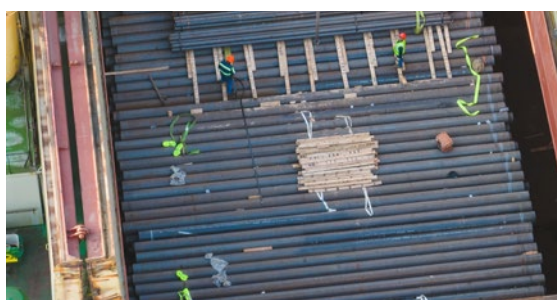

Versatility on a new level

1 Project Cargo and Offshore

Full scope sea transport of complex heavy cargo with single unit transport capacities up to 10,000 t and lifting capacities up to 3,000 t. Offshore installation support with own fleet of DP2 vessels and special equipment, e.g. fly jibs.

3 Americas Liner Service

Greatest connectivity within Americas. Weekly sailings between US Gulf, Caribbean and South America East and West Coast. Our fleet composition of smaller sized but heavy geared MPP ships reaches any destination in Americas.